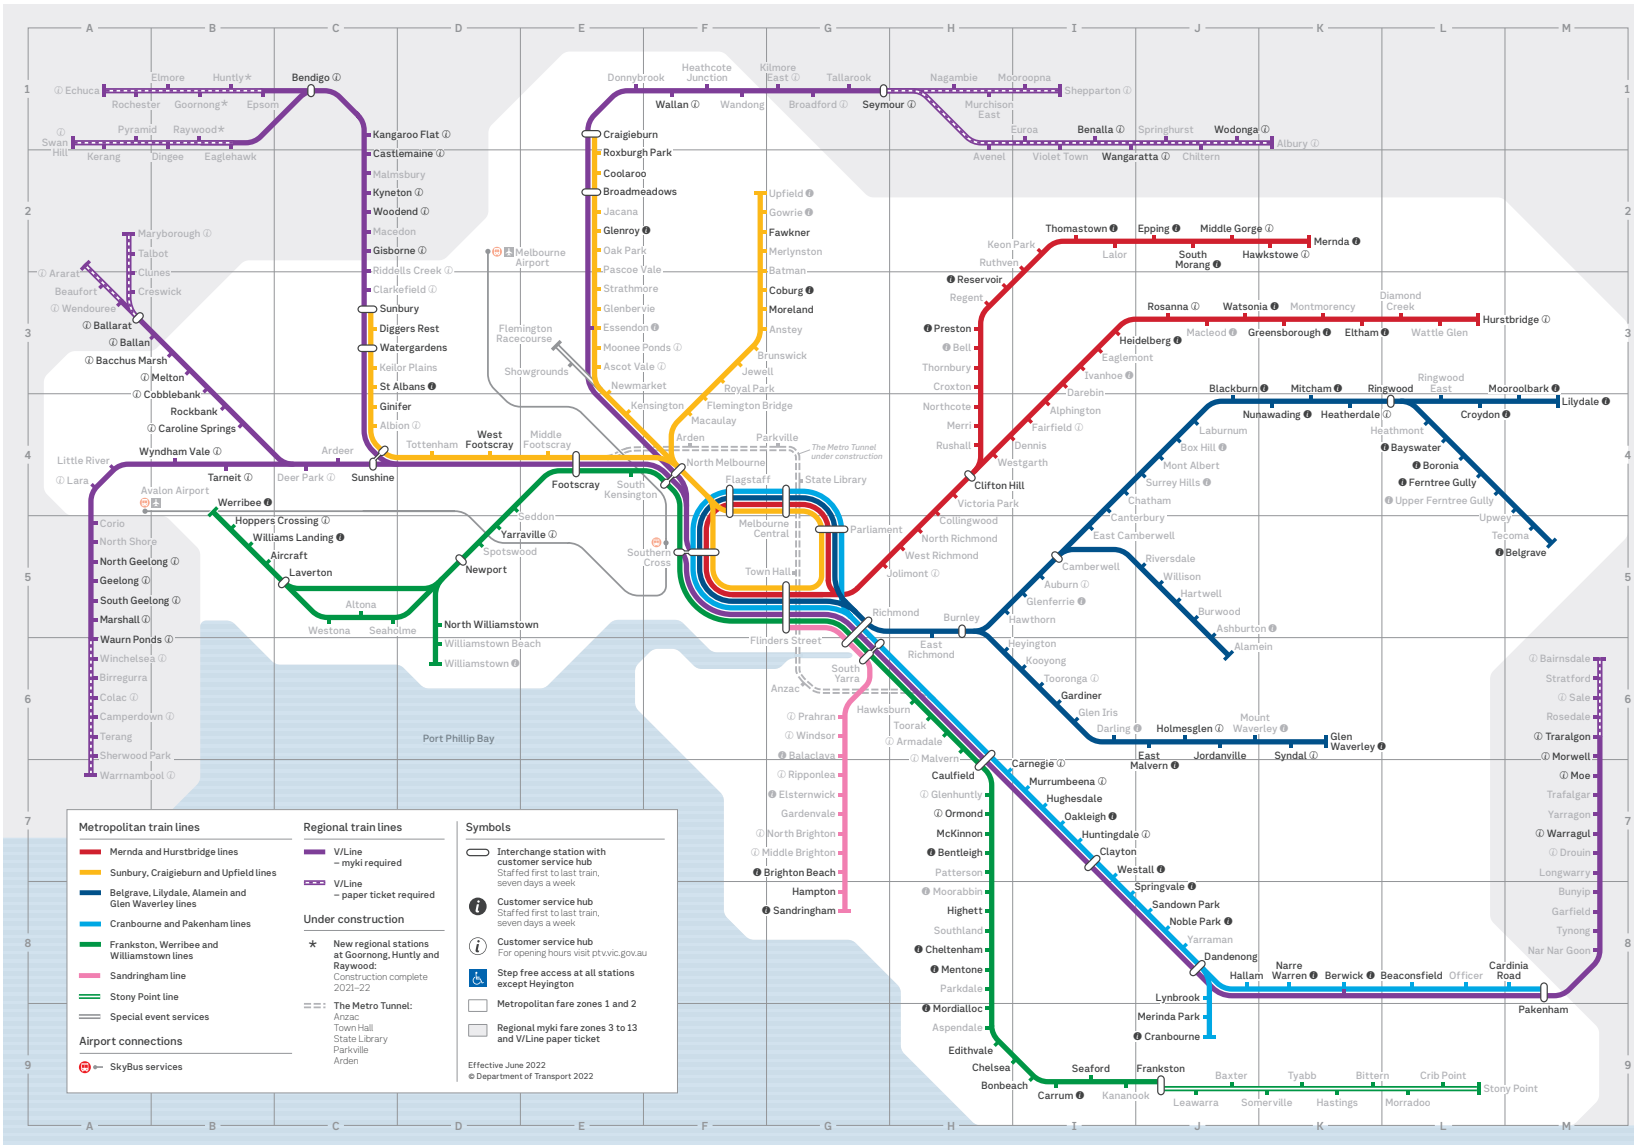

Victorian Parkiteer bike cage locations

Metropolitan and Regional stations

A	E	Leawarra	J9	S
Aircraft	B5 Eaglehawk	B1 Lilydale	J9 Sale	S M6
Alamein	J6 Eaglemont	13 Little River	A4 Sandown Park	J8
Albion	C4 East Camberwell	16 Longwarry	M7 Sandringham	G8
Albury	K1 East Malvern	J6 Lyndbrook	J8 Seaford	I9
Alphington	14 East Richmond	H5	C5 Sealhome	C5
Altona	C5 Echuca	A1	D4 Seddon	D4
Ararat	F3 Edithvale	H9 Macaulay	F4 Seymour	G1
Ardeer	C4 Elsternwick	B1 Macedon	C2 Shepparton	I1
Armadale	H6 Eltham	G7 Macleod	J3 Sherwood Park	A6
Ascot Vale	E3 Epping	K3 Malmesbury	C2 Showgrounds	E3
Ashburton	H5 Epsom	B1 Malvern	H6 South Kensington	H6
Aspendale	J9 Essendon	E3 Maryborough	A5 South Geelong	A5
Auburn	15 Euroa	11 McKinnon	A2 South Morang	E4
Avenel	H1	Melbourne Central	H7 South Yarra	G6
	F		B3 Southern Cross	F2
B	Fairfield	F2 Mentone	H8 Southland	H8
Bacchus Marsh	B3 Fawkner	F2 Merinda Park	H9 Spotswood	D5
Balaclava	G6 Flagstaff	F4 Mernda	F2 Springhurst	J3
Ballan	A3 Flemington Bridge	F4 Merri	K2 Springvale	I8
Ballarat	A3 Flemington	E3 Middle Brighton	G7 Stony Point	L9
Batman	F3 Racecourse	G5 Middle Gorge	J2 Strathmore	E3
Baxter	J9 Flinders Street	E4 Moe	K4 Sunbury	C3
Bayswater	L4 Footscray	E9 Moe	M7 Sunshine	C4
Beaconsfield	L8 Frankston	J4 Moe	A1 Sunbury	M6
Belgrave	M G	Montmorency	K3 Swan Hill	A1
Bell	H3 Gardenvale	G7 Moonee Ponds	E3 Syndal	K6
Benalla	H1 Gardiner	16 Moorabbin	H8	T
Bendigo	C1 Fairfield	M4 Moorabbin	M4	T
Bentleigh	H7 Geelong	A5 Moorabbin	11 Talbot	A2
Berwick	K8 Ginifer	C2 Mordialloc	H9 Tarneit	G1
Birregurra	A6 Gisborne	C4 Morialoc	F3 Tarneit	B4
Birrun	K9 Birrun	C2 Morialoc	M4 Tecoma	M6
Blackburn	J4 Glen Waverley	E3 Mount Waverley	M6	A6
Bonbeach	19 Glenferrie	K6 Mount Waverley	J6 Thomastown	I2
Boronia	L4 Glenferrie	15 Murchison East	H1 Thornbury	H3
Brighton Beach	J4 Glenferrie	H7 Murrumbidgee	17 Toorak	H6
Broadford	G2 Geelong	B1	N	
Broadmeadows	E1 Gowrie	F2 Nagambie	H1 Trafalgar	M7
Brunswick	F3 Greensborough	K3 Nar Nar Goon	M8 Trafalgar	M8
Bunyip	M8	Burly	K3 Tyabg	K9
Burwood	J5 Hallam	J8 Newport	D5	U
	Hampton	J8 Noble Park	J8	U
C	Camperdown	15 Hastings	K9 North Brighton	G7 Upper Fernree
Canterbury	16 Hawkstowe	A6 Hawkstowe	H6 North Geelong	A5 Gully
Cardinia Road	M8 Hawthorn	H5 North Melbourne	F4 Upwey	M4
Carnegie	H7 Heathcote Junction	F1 North Shore	A5	V
Caroline Springs	B4 Heatherdale	K4 North Williamstown	D5	V
Carrum	19 Heathmont	L4 North Williamstown	K4 Victoria Park	H4
Castlemaine	C2 Heidelberg	13	Nunawading	K4 Violet Town
Caulfield	H7 Heyington	H6	O	W
Chatham	H4 Hightett	H8 Oak Park	E2	F1
Chelsea	H9 Holmesglen	J6 Oakleigh	I7 Wandong	F1
Cheltenham	H8 Hoppers Crossing	B5 Officer	G8 Wangaratta	I1
Chilren	J1 Hughesdale	17 Ormond	H7 Warragul	M7
Clarkefield	C7 Huntingdale	17	Warrnambool	A7
Clayton	13 Huntly	B1	Watergardens	C3
Clifton Hill	H4 Hurstbridge	L3	Wattle Glen	J3
Coburg	B3 I	Parliament	G5	L3
Colac	F3 Ivanhoe	13 Pascoe Vale	E2 Wenduree	A3
Collingwood	A6	H7 Werribee	B4	B4
Cooloroo	E2 Jacana	F3 Pyramid	H3 West Richmond	H5
Craigieburn	E1 Jolimont	G6	Westgate	H4
Cranbourne	A3 Jordaville	16	Westona	C5
Crib Point	H3 Kensington	C3 Riddella Creek	C2 Willson	J5
Crofton	H9 Kananook	16 Ringwood East	L4	Winchelsea
Croydon	L4 Kellar Plains	E4 Ripsponia	G7	Wodonga
	Kensington	C3 Riversdale	J5	Woodend
Dandenong	J8 Keon Park	12 Ringwood East	L4	Wyndham Vale
Darling	16 Kilmore East	G1		
Deer Park	C4 Kooyong	C2 Rockbank	B4	
Dennis	14 Kyneton	12 Royal Park	F3	
Diggers Rest	C3 Laburnum	J4	Roxburgh Park	E2
Donnybrook	E1 Lalor	12	Royal Park	F3
Drouin	M7	Lara	H4	
	Laverton	C5 Ruthven	I2	