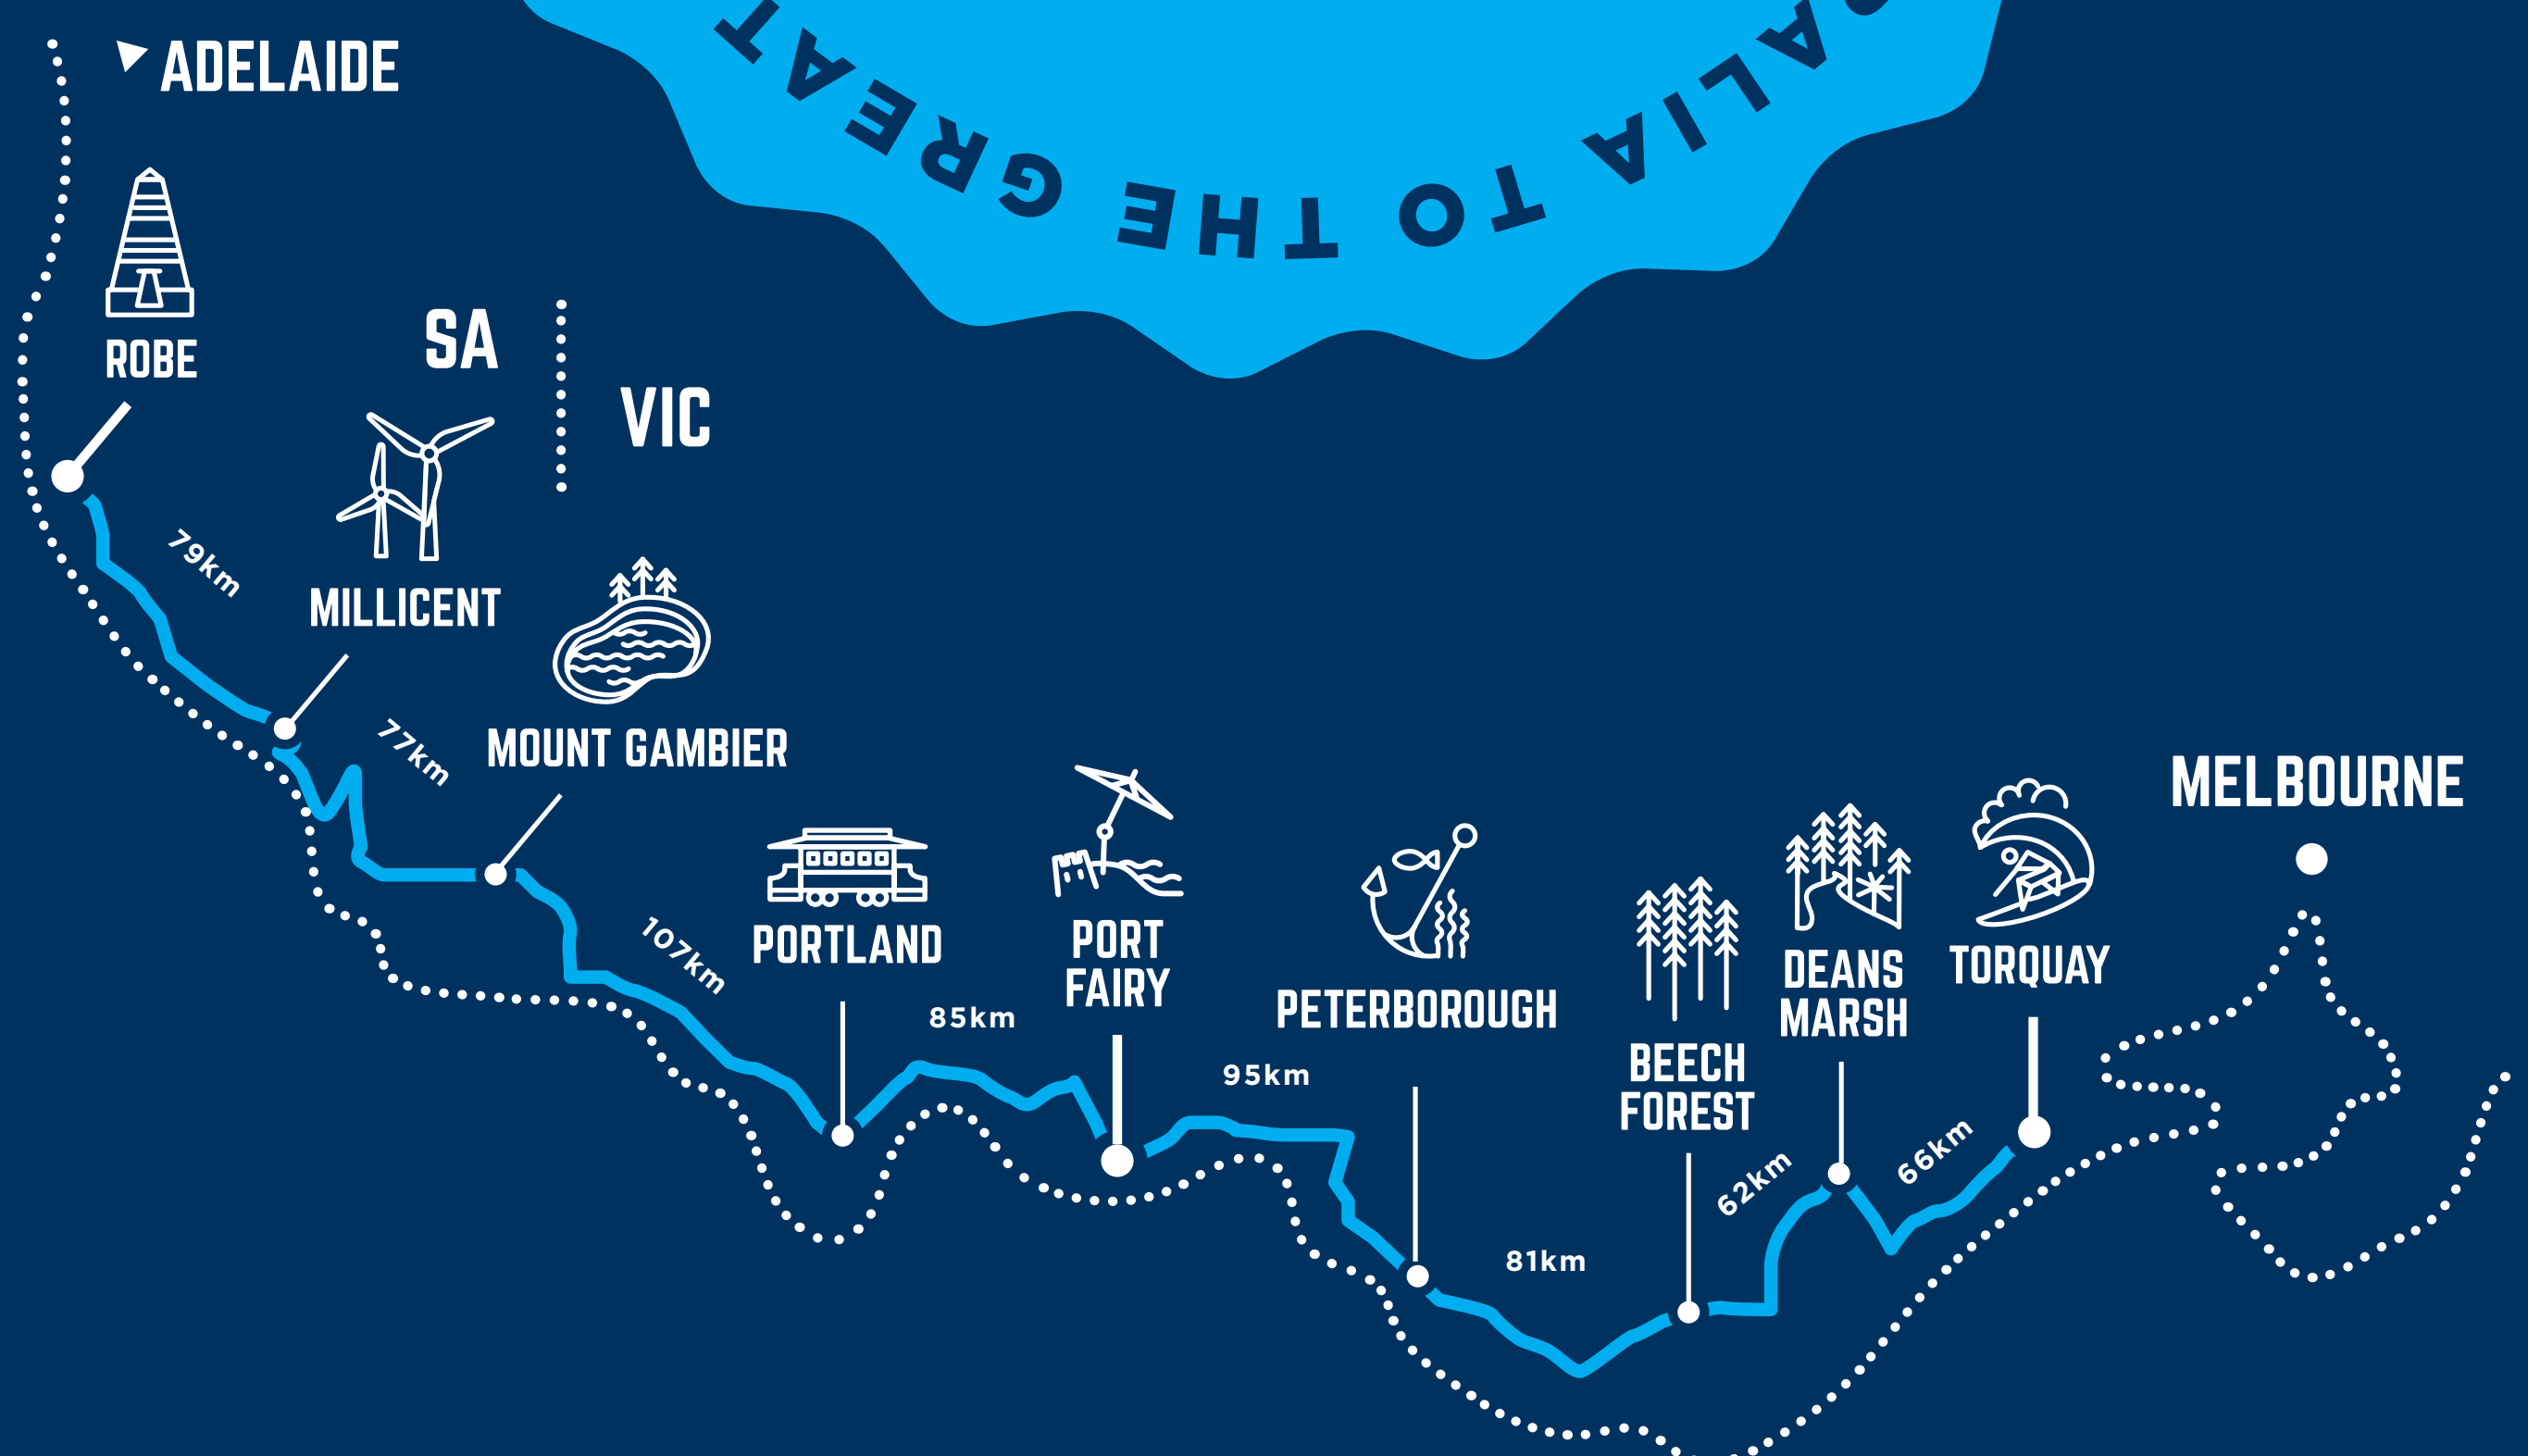

FRI 22 NOV - SUN 1 DEC 2019

OUR
GREATEST
GREAT VIC
EVER

SOUTH AUSTRALIA TO THE GREAT OCEAN ROAD

10 DAYS, OVER 600KM OF STUNNING COASTAL RIDING
— A GREAT PERSONAL CHALLENGE FOR ALL AGES

THERE'S NO SCHOOL CAMP
QUITE LIKE THE GREAT VIC